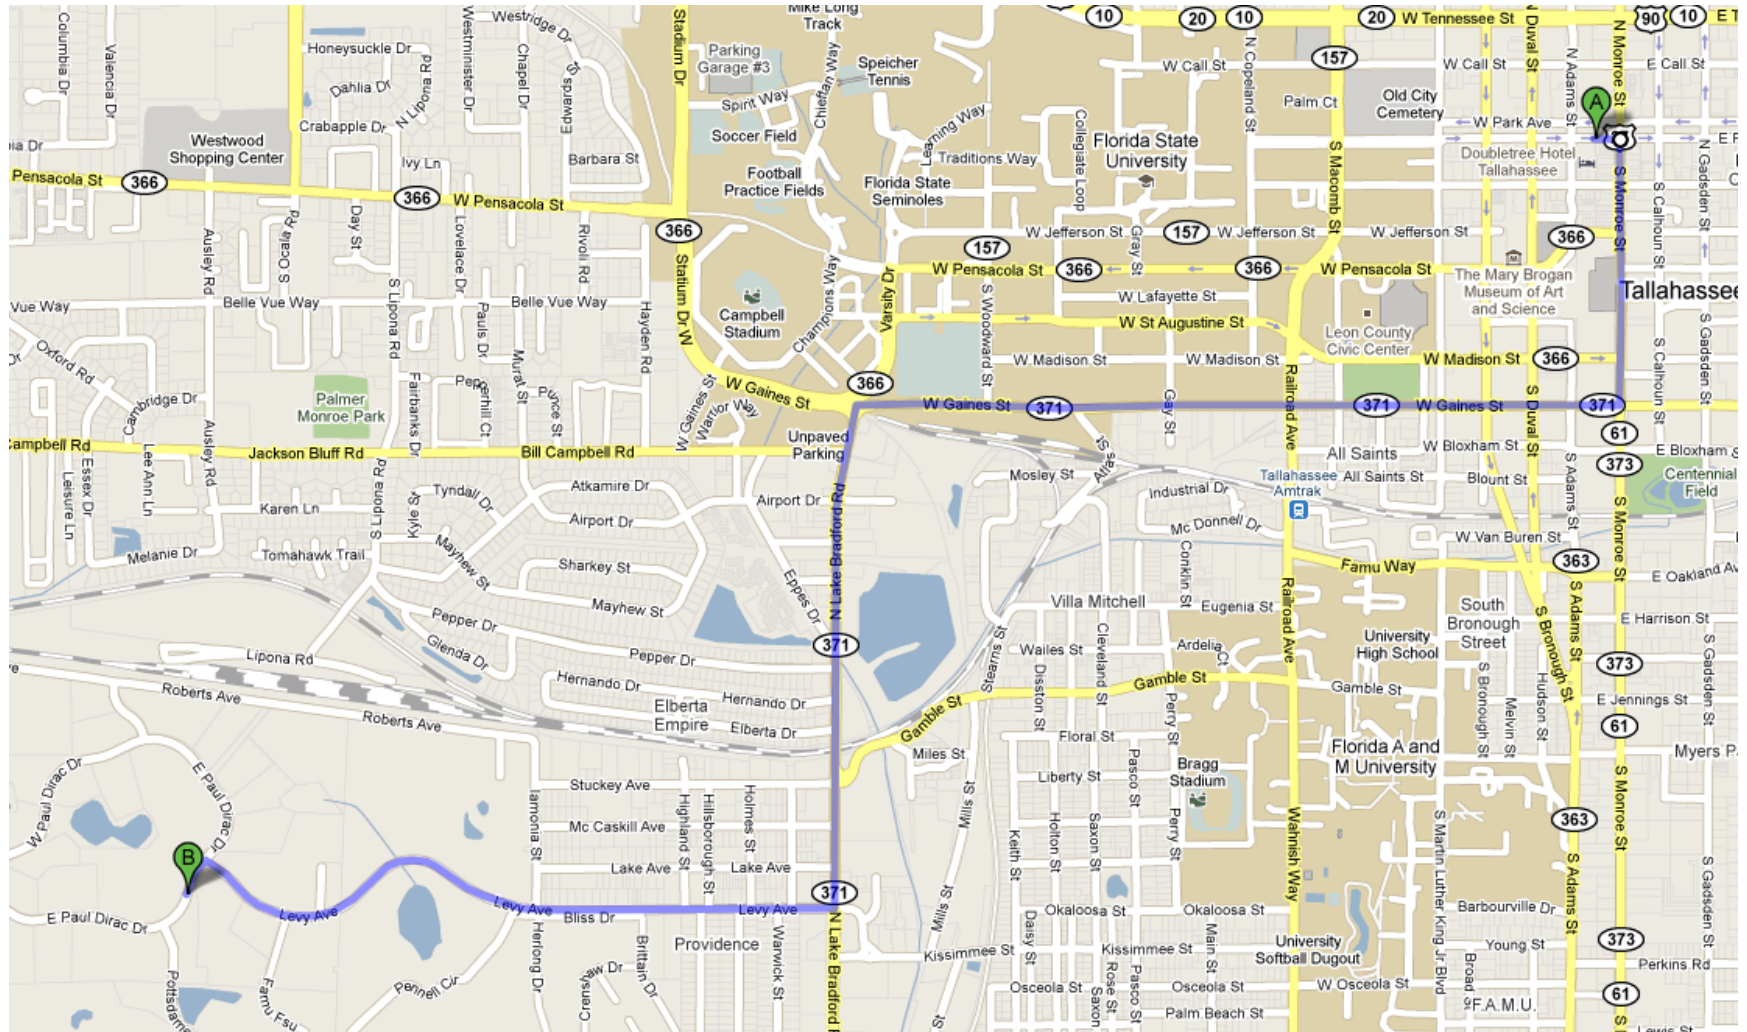

Directions: From the Mag Lab to Doubletree Hotel

1. Exit the Mag Lab parking lot onto Paul Dirac Drive, and make an immediate right onto Levy Avenue.
2. At the light, turn left onto Lake Bradford Road.
3. After 0.8 miles, turn right on Gaines Street.
4. After 1.1 miles, turn left on Duval Street.
5. Proceed several blocks, then turn right onto E. Park Avenue.
6. Go about 500 feet; the hotel is on the right, at 101 S. Adams St., at the corner of Adams and Park streets. The parking garage entrance is on Park Avenue.

Directions: From Doubletree Hotel to the Mag Lab

1. Turn right out of hotel parking garage onto E. Park Avenue.
2. After 380 feet, turn right onto Monroe Street.
3. After 0.4 mile, turn right on Gaines Street.
4. After 1.3 miles, turn left on Lake Bradford Road. (This is in front of the football stadium.)
5. After 0.8 mile, turn right on Levy Avenue.
6. After about 1 mile, Levy Avenue runs directly into Paul Dirac Drive. Turn left and then make an immediate right into the Mag Lab parking lot. The lab address is 1800 E. Paul Dirac Drive.