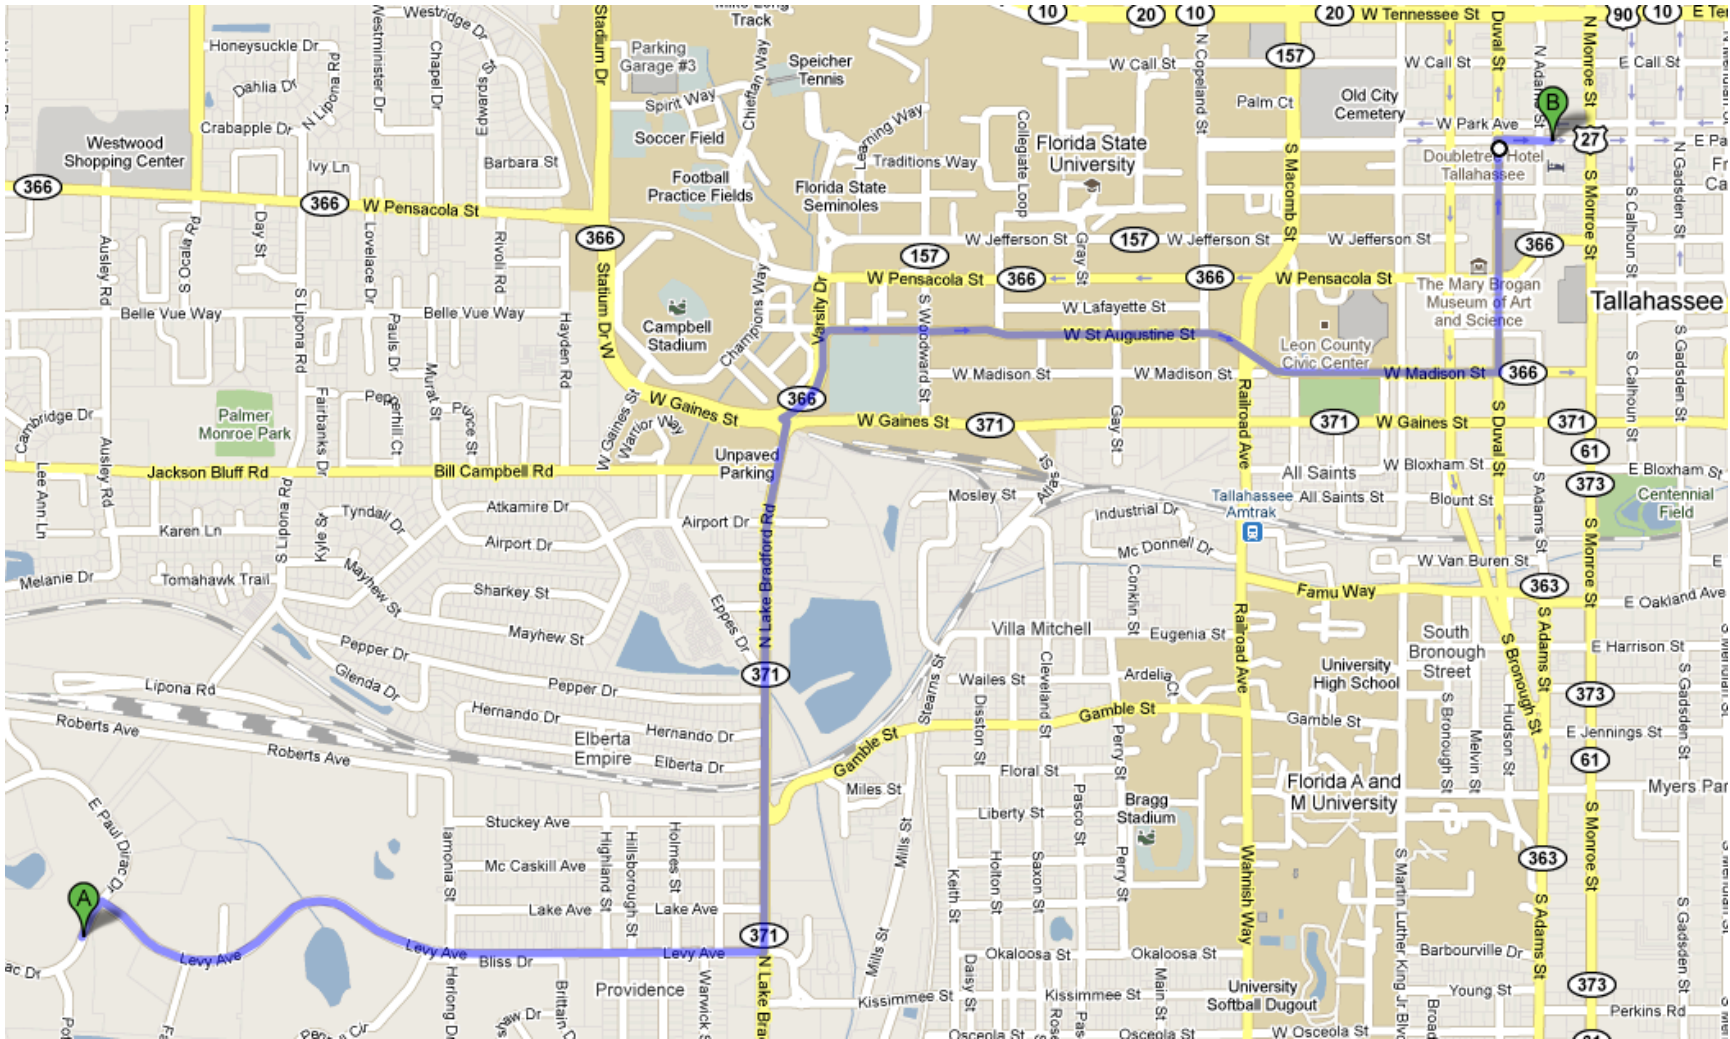

Directions: From the Mag Lab to Doubletree Hotel

1. Exit the Mag Lab parking lot onto Paul Dirac Drive, and make an immediate right onto Levy Avenue.
2. At the light, turn left onto Lake Bradford Road.
3. After 0.8 miles, turn right on Gaines Street.
4. After 1.1 miles, turn left on Duval Street.
5. Proceed several blocks, then turn right onto E. Park Avenue.
6. Go about 500 feet; the hotel is on the right, at 101 S. Adams St., at the corner of Adams and Park streets. The parking garage entrance is on Park Avenue.

Directions: From Doubletree Hotel to the Mag Lab

1. Turn right out of hotel parking garage onto E. Park Avenue.
2. After 380 feet, turn right onto Monroe Street.
3. After 0.4 mile, turn right on Gaines Street.
4. After 1.3 miles, turn left on Lake Bradford Road. (This is in front of the football stadium.)
5. After 0.8 mile, turn right on Levy Avenue.
6. After about 1 mile, Levy Avenue runs directly into Paul Dirac Drive. Turn left and then make an immediate right into the Mag Lab parking lot. The lab address is 1800 E. Paul Dirac Drive.